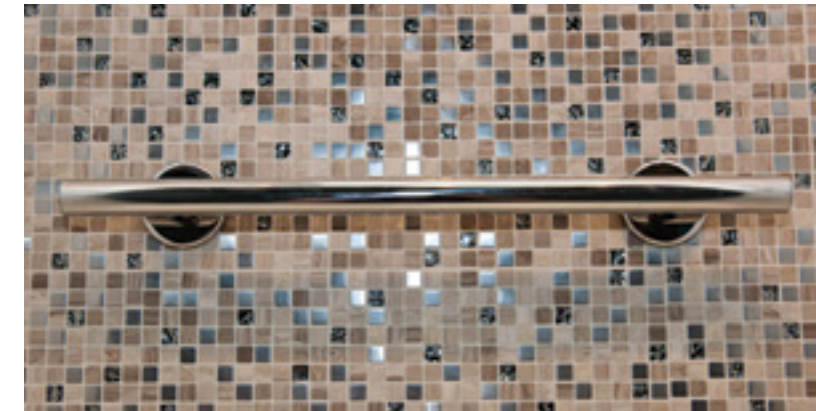

Perhaps most importantly, your Bestbath shower or tub is designed to offer years of flexibility while adapting to changing needs. As your requirements change, so can the features and accessories of your shower. Add grab bars, soap dishes or any other accessory to make your shower worry-free while maintaining its original beauty.

Walk-In/Slide-In Tubs

Bestbath walk-in tubs offer unparalleled design features and innovation. Every tub features a strong stainless steel latch that is simple to use and can be easily adjusted using the lever. Plus, all walk-in tubs have pre-installed plumbing with all connection lines, so professional installation is quick and straightforward.

You can fill these spaces with your choice of tile, such as colorful glass or ceramic, for a custom design to fit your project's style and décor. Tile installs quickly, is easy to maintain, and will not leak—eliminating the possibility of water damage.

Accessories

No bath or shower is complete without the right accessories. Whether used for safety, functionality or simply décor, Bestbath accessories perfectly accompany showers and tubs. The Great Grabz line of decorative grab bars brings sophisticated elegance to any bathroom, while soap dishes, no-caulk drains and window and flange trim kits take your bath or shower to the next level of performance and style.