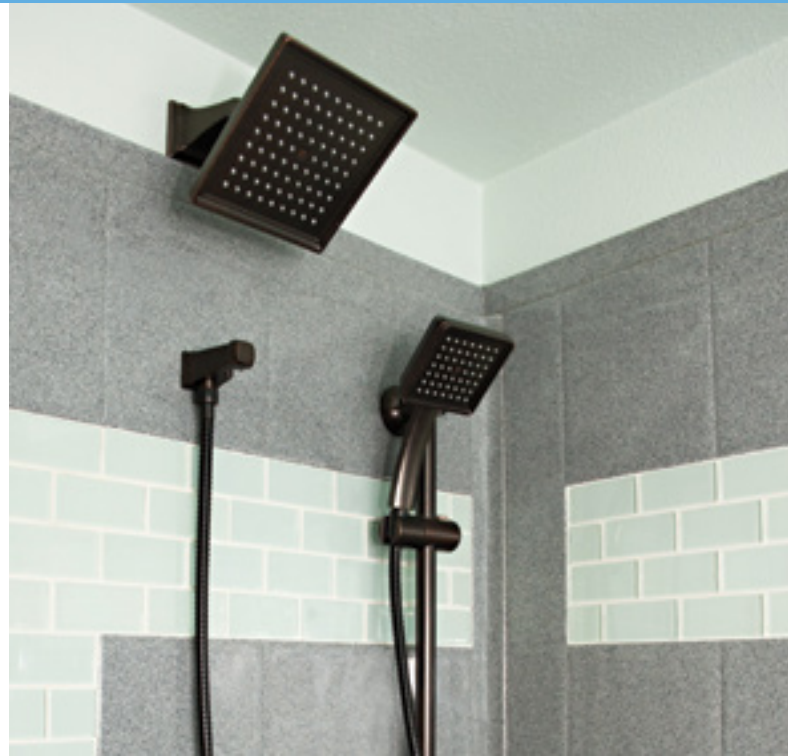

Innovation

Designer Series

Who said accessibility has to be dull? Bestbath Designer Series offers the customizable options you need to make showers a thing of beauty. Simply choose from a selection of our top selling showers, and we'll manufacture it with recessed panels.

You can fill these spaces with your choice of tile, such as colorful glass or ceramic, for a custom design to fit your project's style and décor. Tile installs quickly, is easy to maintain, and will not leak—eliminating the possibility of water damage.

Custom Bathing Solutions

One size doesn't always fit all. A bath or shower that works for one project might be wrong for another. That's where we make you look good. As your partner, we can manufacture any bathing solution to your project's exact specifications. From sizing to functionality, and safety needs to aesthetics, your dedicated Bestbath professional will work with you to ensure you get the right bath or shower—every time!