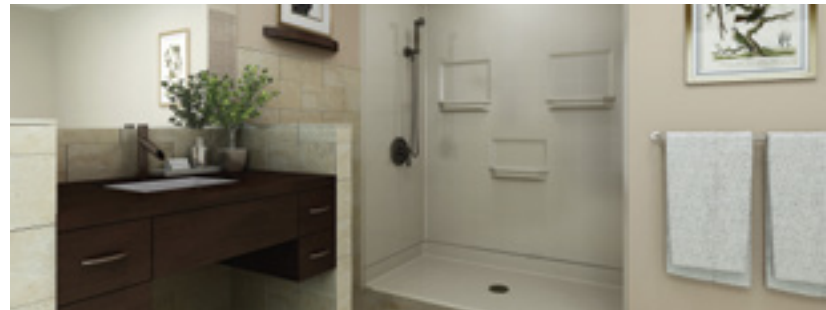

Smart Choice for Residential Projects