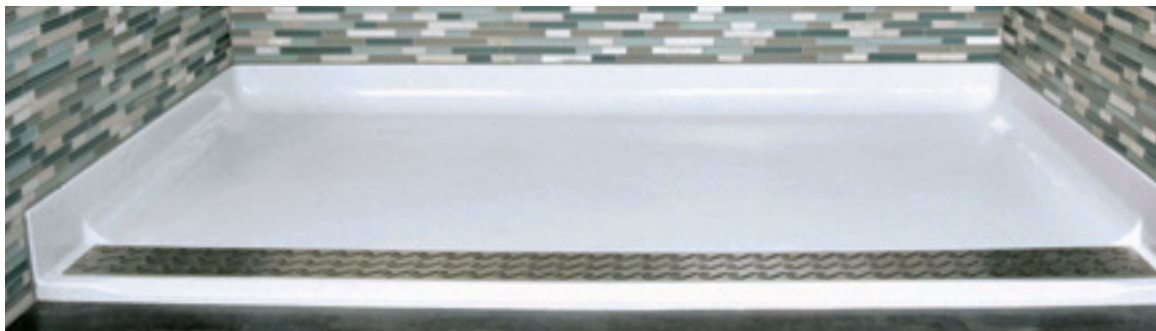

Innovation

Designer Series

Who said accessibility has to be dull? Bestbath Designer Series offers the customizable options you need to make showers a thing of beauty. Simply choose from a selection of our top selling showers, and we'll manufacture it with recessed panels.

You can fill these spaces with your choice of tile, such as colorful glass or ceramic, for a custom design to fit your project's style and décor. Tile installs quickly, is easy to maintain, and will not leak—eliminating the possibility of water damage.

Custom Bathing Solutions

One size doesn't always fit all. A bath or shower that works for one project might be wrong for another. That's where we make you look good. As your partner, we can manufacture any bathing solution to your project's exact specifications. From sizing to functionality, and safety needs to aesthetics, your dedicated Bestbath professional will work with you to ensure you get the right bath or shower—every time!