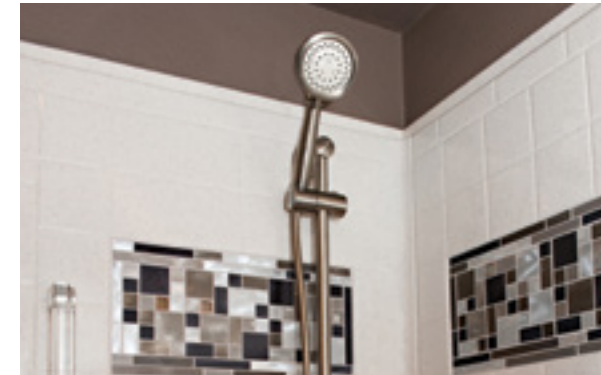

Perhaps most importantly, your Bestbath shower or tub is designed to offer years of flexibility while adapting to changing needs. As your requirements change, so can the features and accessories of your shower. Add grab bars, soap dishes or any other accessory to make your shower worry-free while maintaining its original beauty.

Walk-In/Slide-In Tubs

Bestbath walk-in tubs offer unparalleled design features and innovation. Every tub features a strong stainless steel latch that is simple to use and can be easily adjusted using the lever. Plus, all walk-in tubs have pre-installed plumbing with all connection lines, so professional installation is quick and straightforward.

You can fill these spaces with your choice of tile, such as colorful glass or ceramic, for a custom design to fit your project's style and décor. Tile installs quickly, is easy to maintain, and will not leak—eliminating the possibility of water damage.

Accessories

No bath or shower is complete without the right accessories. Whether used for safety, functionality or simply décor, Bestbath accessories perfectly accompany showers and tubs. The Great Grabz line of decorative grab bars brings sophisticated elegance to any bathroom, while soap dishes, no-caulk drains and window and flange trim kits take your bath or shower to the next level of performance and style.